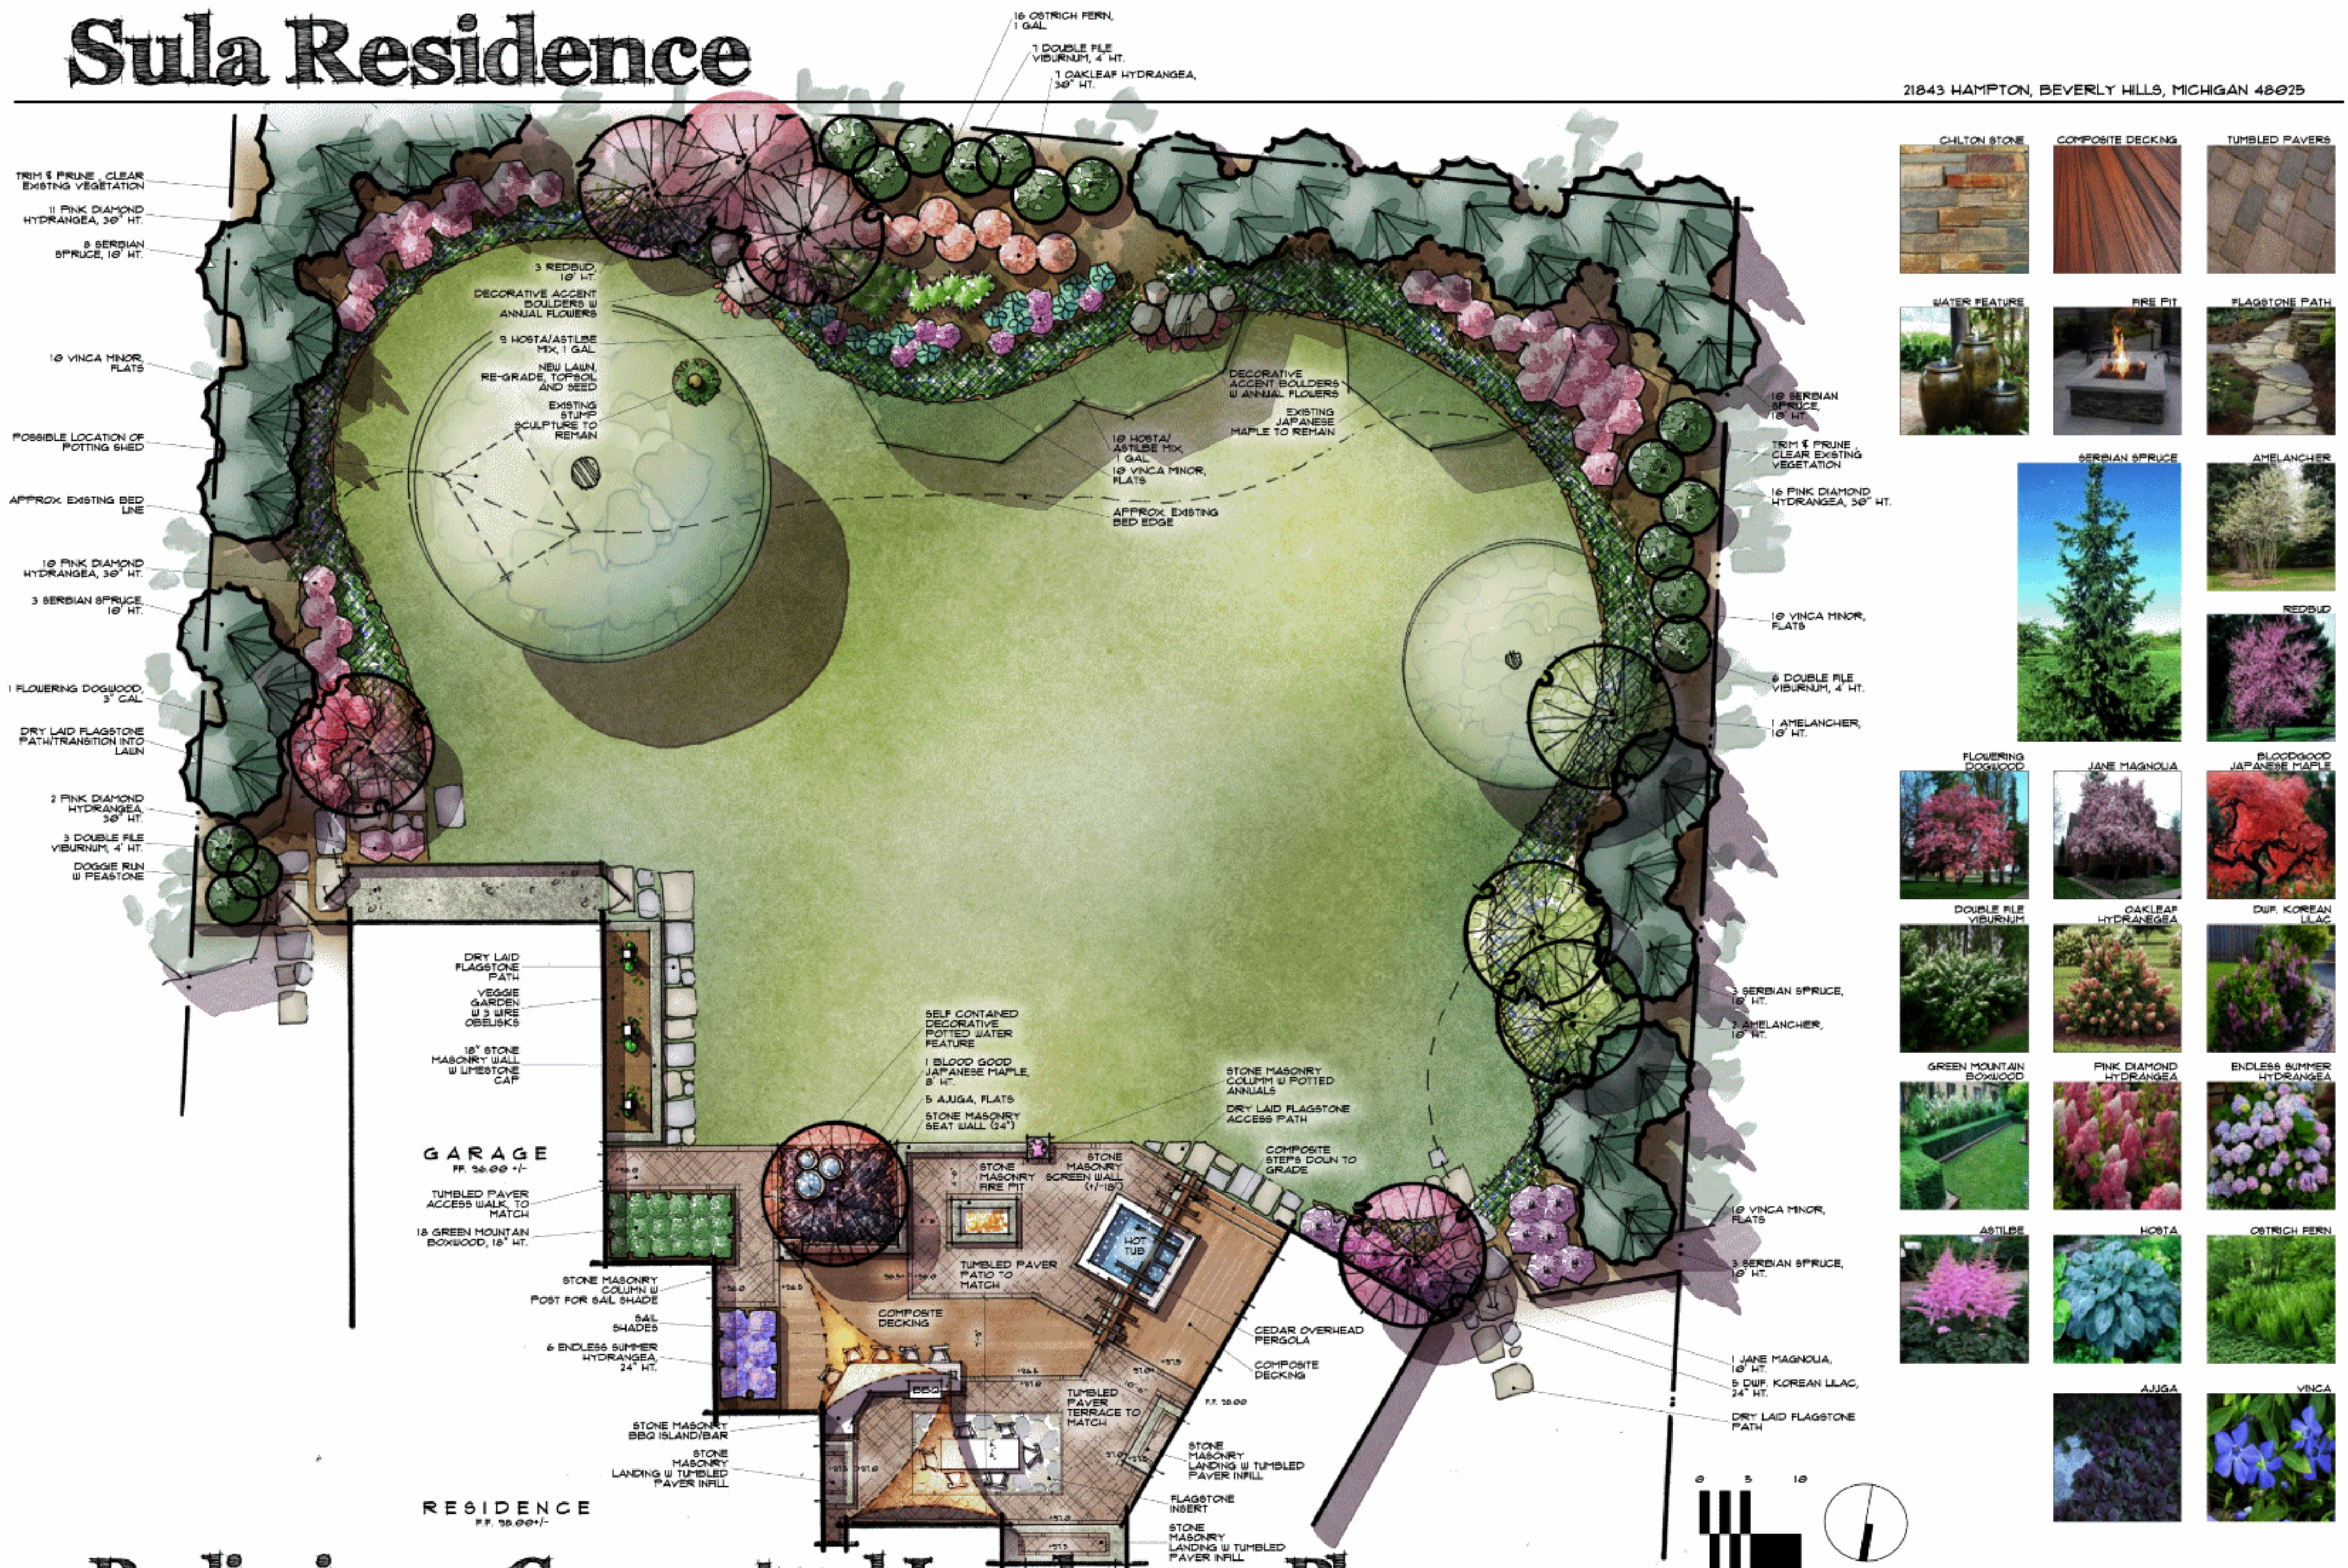

Sula Residence

21843 HAMPTON, BEVERLY HILLS, MICHIGAN 48025

Preliminary Conceptual Landscape Plan

SCALE: 1"=10'-0"

PRELIMINARY AUGUST 30, 2015