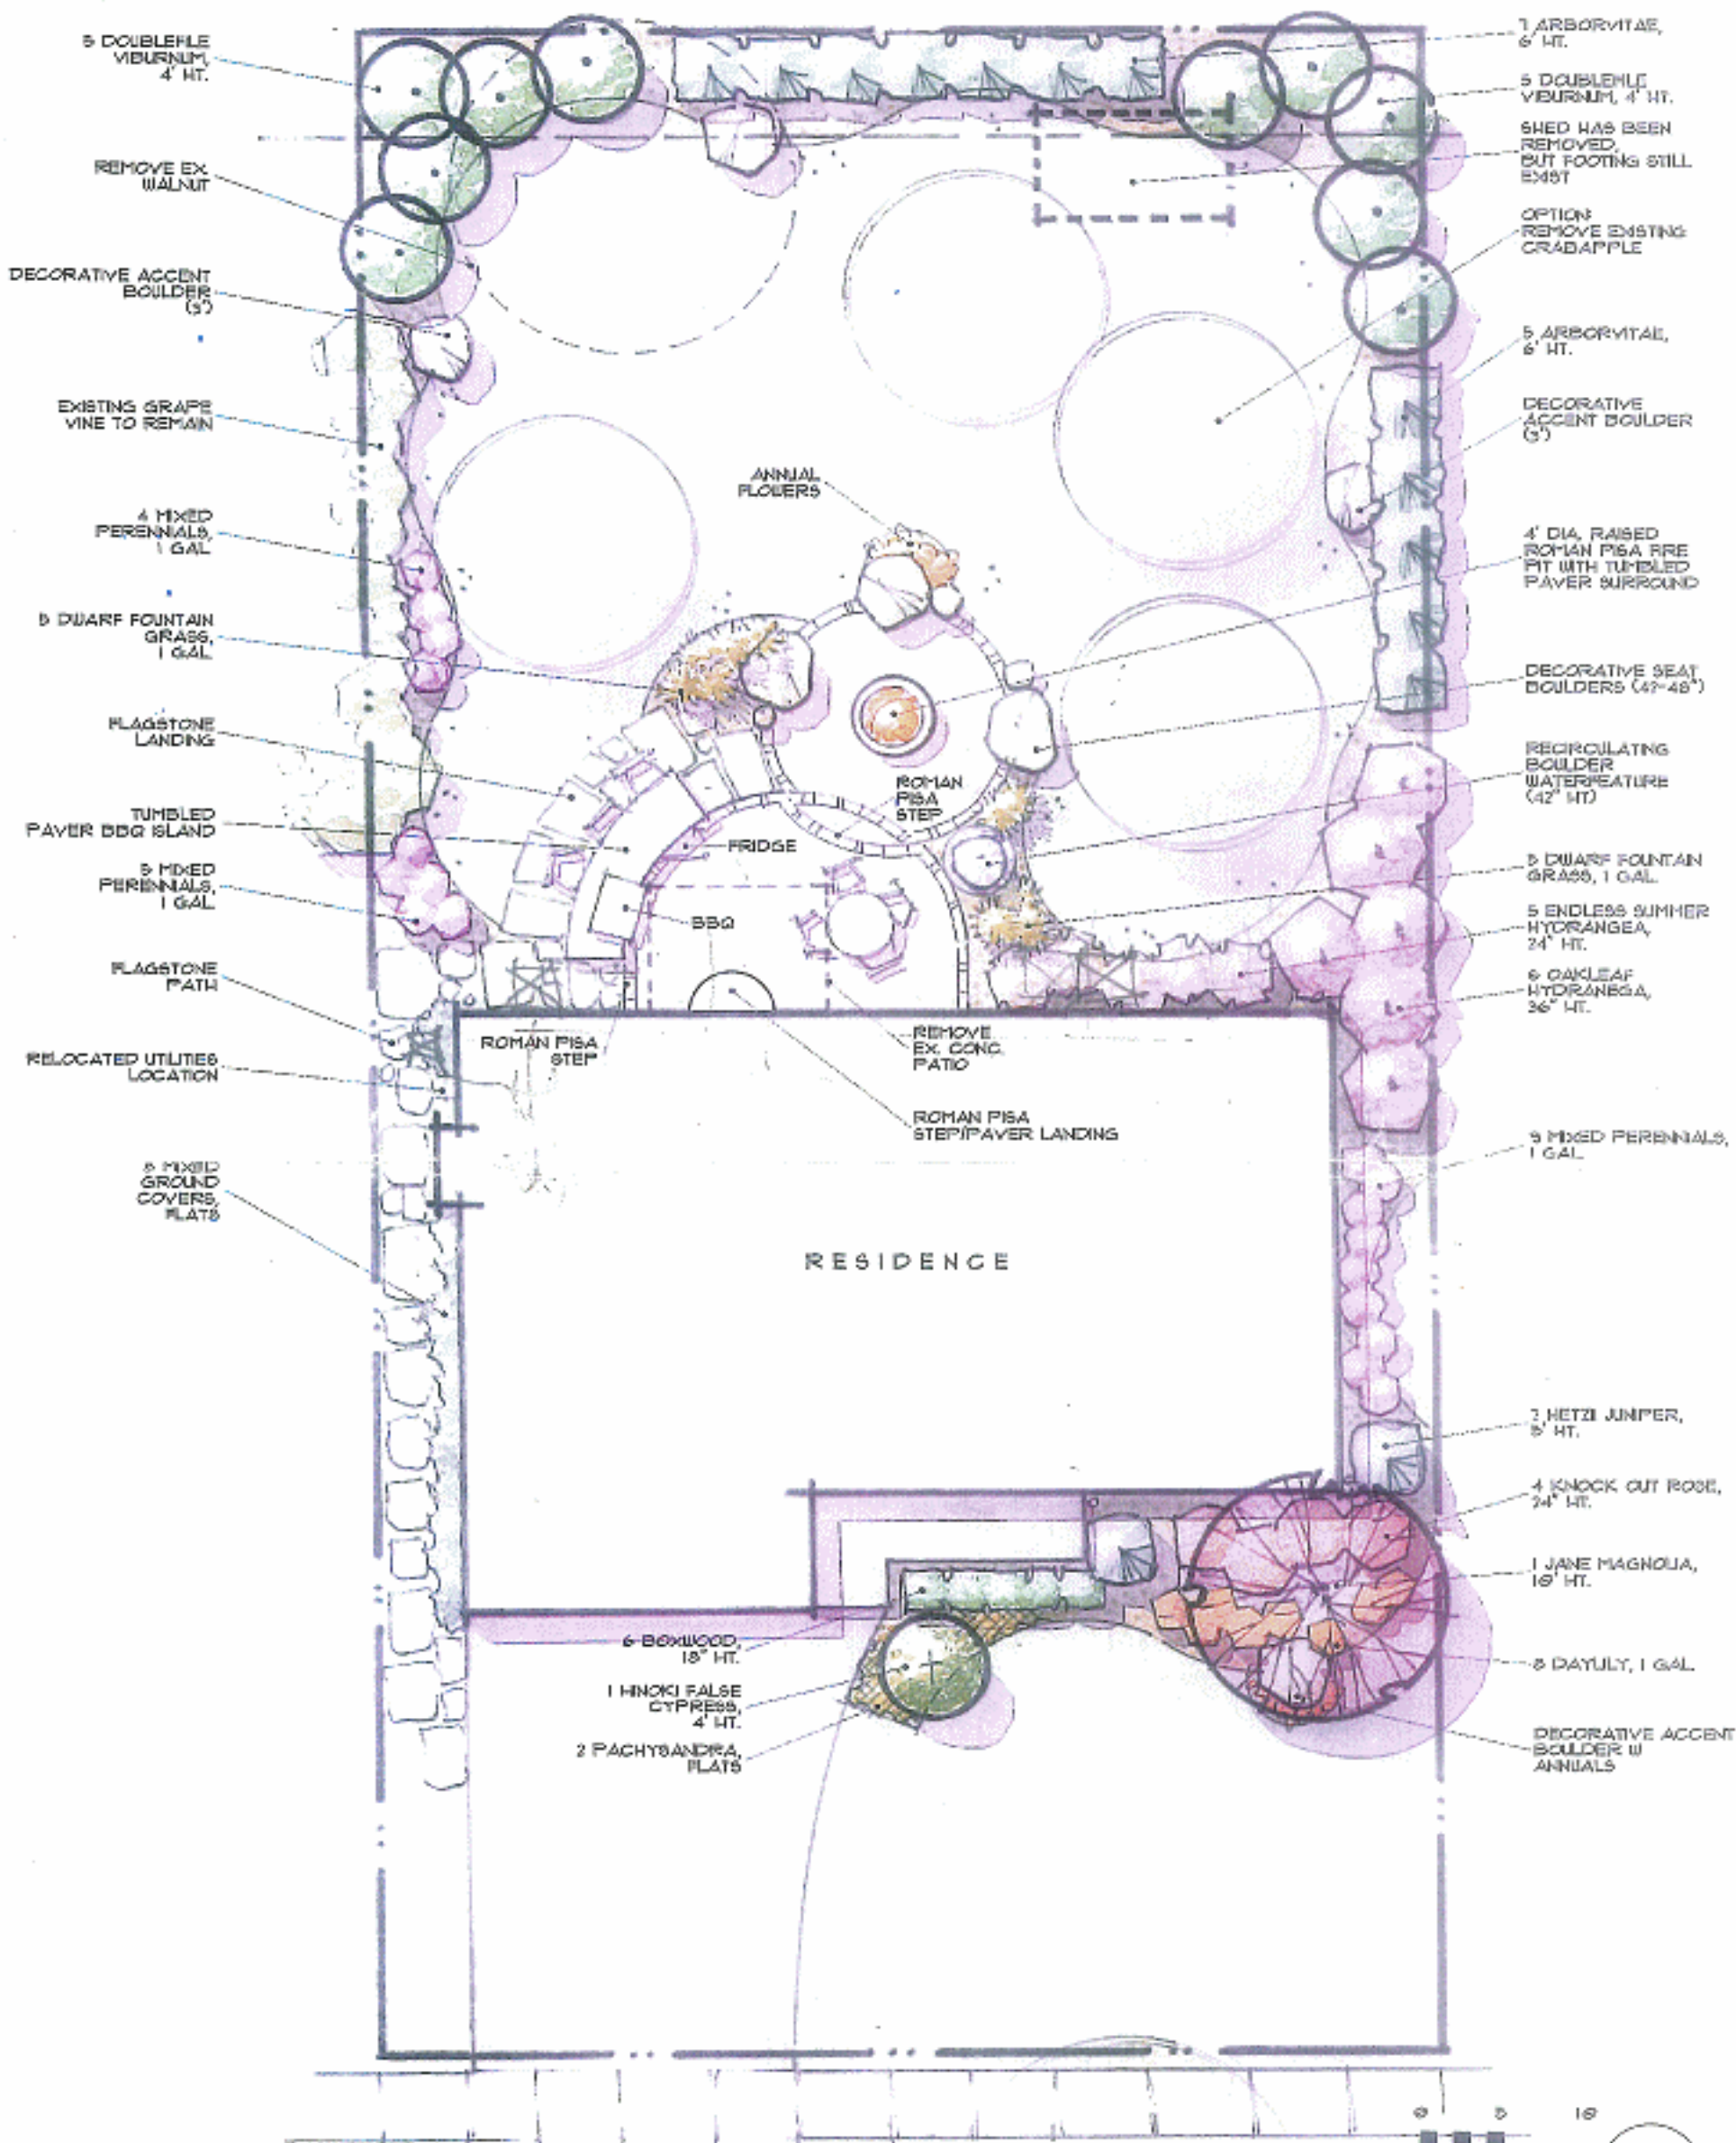

Sprague Residence

14661 HUFF, LIVONIA, MICHIGAN 48154

Conceptual Landscape Plan

SCALE: 1"=10'-0"

AUGUST 31, 2014